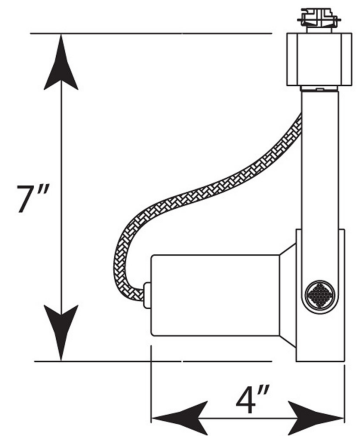

## Description

This integrated LED indoor silver gray mini adjustable step cylinder track head features a gimbal ring. Go green and save big. Energy-efficient LED is environmentally friendly and requires substantially less electricity to maintain, passing down cost-cutting savings to you. Enjoy this piece's sleek, modern design. Clean, minimal, and solid color design blends in seamlessly with surroundings and existing décor. Powder-coated paint base finish provides phenomenal long-lasting color and exceptional corrosion/scratch resistance. Compact light fits easily in small spaces. Compatible with Volume Lighting 120V 1-circuit/1-neutral track systems V2702-20 (2 ft. track section), V2704-20 (4 ft. track section), V2706-20 (6 ft. track section), and V2708-20 (8 ft. track section). Also compatible with Volume Lighting 120V 2-circuit/1-neutral track systems V2762-20 (2 ft. track section), V2764-20 (4 ft. track section), V2766-20 (6 ft. track section), and V2768-20 (8 ft. track section). Adjustable track head tilts up to 90° and rotates 355° around vertical axis. Perfect complement to stainless-steel appliances, kitchens, living rooms, hallways, exhibits, restaurants, studios, and many other indoor areas. Suitable for dry locations only. Finished in silver gray. Feel confident in a quality product. Integrated LED comes with a 5-year limited warranty.

## Specifications

Style	Modern
Type of Lighting	Indoor Track Lighting
Product Type	Track Head
Product Subtype	Mini, Gimbal Ring, Adjustable
Height (in.)	7
Width (in.)	TBD
Length or Extension/Projection (in.)	4
Finish	Silver Gray
Main Material	Polymer/Plastic (Powder-Coated Paint Finish)
Light Direction	Adjustable (90° Tilt from Vertical Axis) (355° Rotation Around Vertical Axis)
Installation/Mounting Position	Downward
Installation Location	Dry
Light #	1
Watts per Light (W)	9
Total Wattage (W)	9